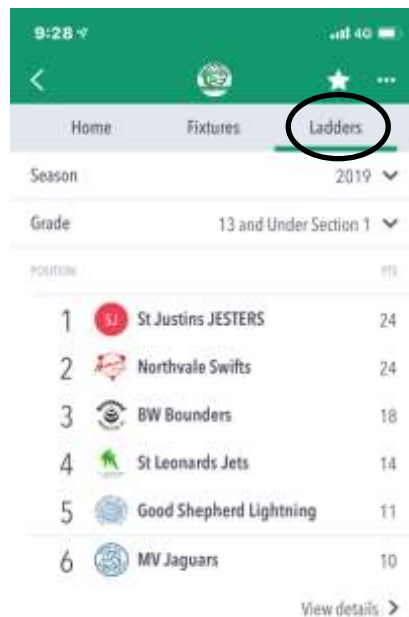

3. To see all favourites that you have saved Use the icon down the bottom left hand side of screen

All Saved Favourites will appear on the main screen in your account.

:

Perth Netball Association MyNetball How To Use App

Viewing Fixtures and Ladders

1. Select your club from your home screen, once you have clicked on the club your screen will appear like

This is the clubs home page where they will notify you
Of any upcoming events or important information.
All registration forms can be found here.

2. The bar at the top of the screen will allow you to navigate from ladders and fixture.

Perth Netball Association MyNetball How To Use App

Viewing Fixtures

1. Select Fixtures

2. Adjust the grade & round that you are wishing to view
When a tick has appeared next to the round a grade you have selected this will show you the games being played at that particular time

Perth Netball Association MyNetball How To Use App

Viewing Ladders

1. Select Ladders

2. Adjust the Grade. Make sure the season is 2019. When a tick has appeared next to the grade you have selected this will then show you the ladder