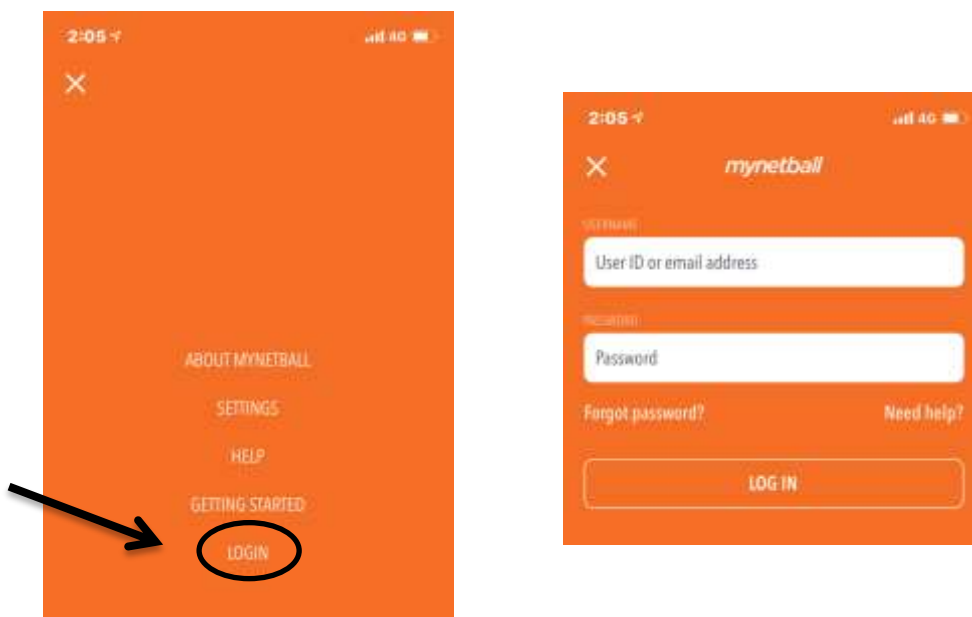

Perth Netball Association MyNetball How To Use App

Participants can securely login to their portal and switch between any accounts linked to their login. From here, participants can edit their personal details, update their profile picture, as well as access registration forms from any of their affiliated clubs.

Visit the [App Store](#) or [Google Play](#) to download the free MyNetball app

1. Search for; MyNetball Application in your app store on your device
2. Download the app

3. Once the App has downloaded click on the menu icon at the top left hand side of the screen

4. Please login to your MyNetball Account. Please contact Club Coordinators for assistance with any login details

Perth Netball Association MyNetball How To Use App

- Once you have completed your login the screen will display like :
- Use the 'Magnifying glass' icon in the top right hand side of the screen to search for Perth Netball Association and your affiliated Netball club