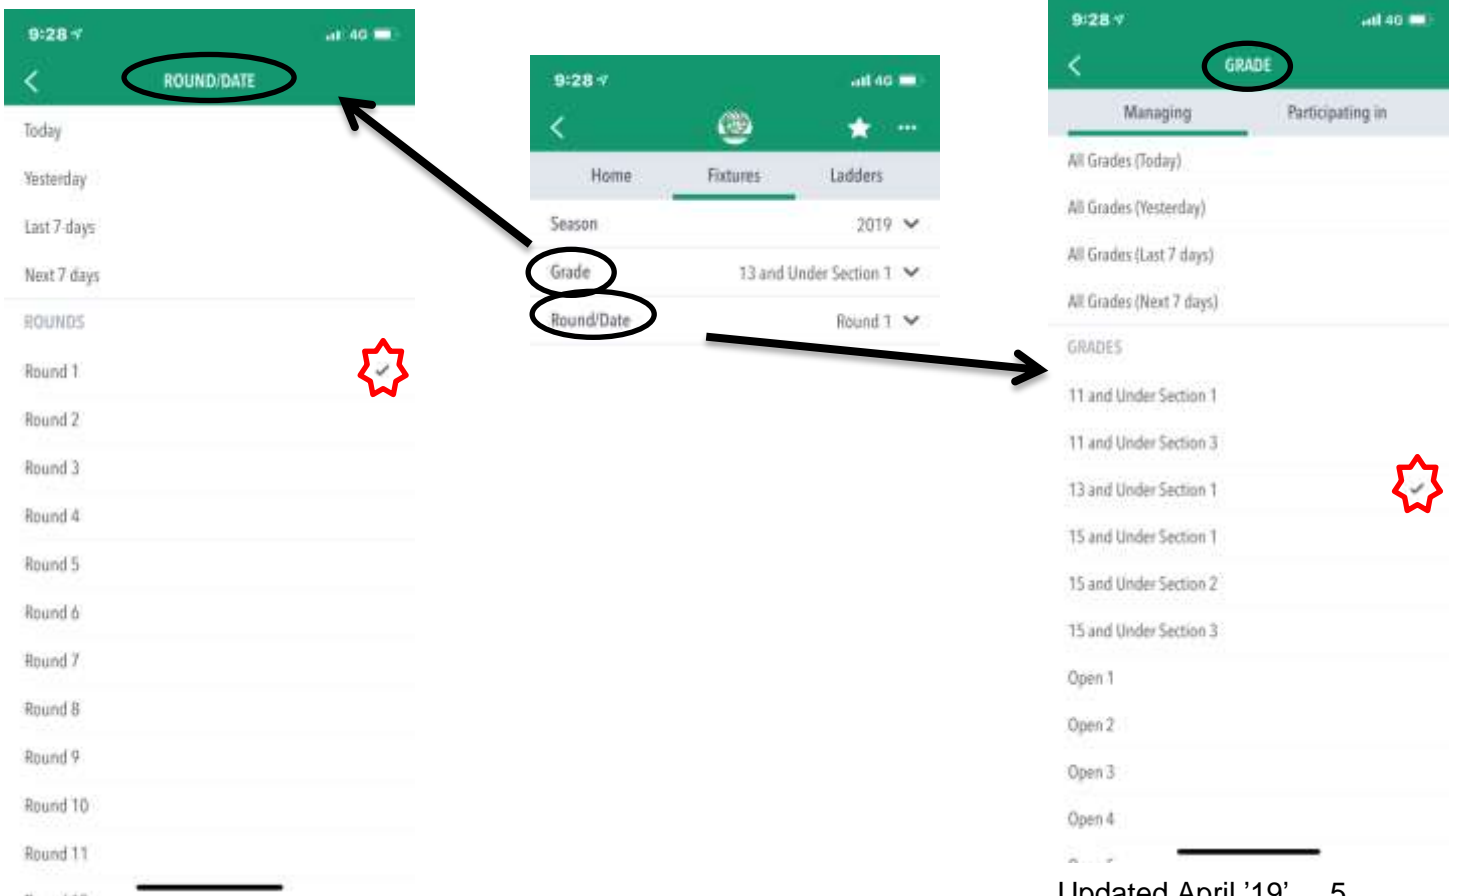

Viewing Fixtures and Ladders

1. Select your club from your home screen, once you have clicked on the club your screen will appear like

This is the clubs home page where they will notify you
Of any upcoming events or important information.
All registration forms can be found here.

2. The bar at the top of the screen will allow you to navigate from ladders and fixture.

Perth Netball Association MyNetball How To Use App

Viewing Fixtures

1. Select Fixtures

2. Adjust the grade & round that you are wishing to view
When a tick has appeared next to the round a grade you have selected this will show you the games being played at that particular time

Perth Netball Association MyNetball How To Use App

Viewing Ladders

1. Select Ladders

2. Adjust the Grade. Make sure the season is 2019. When a tick has appeared next to the grade you have selected this will then show you the ladder