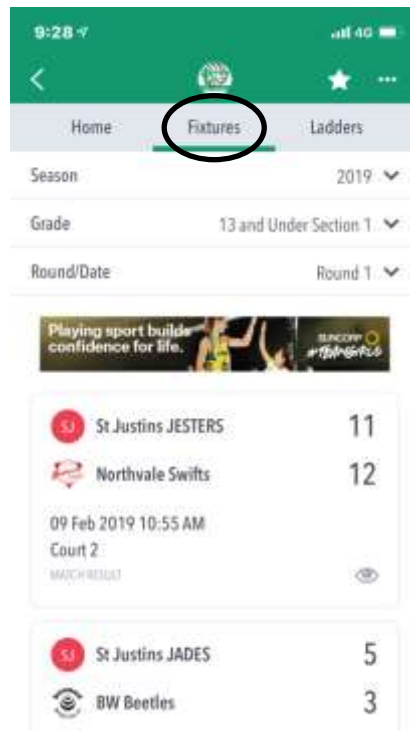

3. To see all favourites that you have saved Use the icon down the bottom left hand side of screen

All Saved Favourites will appear on the main screen in your account.

:

Perth Netball Association MyNetball How To Use App

Viewing Fixtures and Ladders

1. Select your club from your home screen, once you have clicked on the club your screen will appear like

This is the clubs home page where they will notify you
Of any upcoming events or important information.
All registration forms can be found here.

2. The bar at the top of the screen will allow you to navigate from ladders and fixture.

Perth Netball Association MyNetball How To Use App

Viewing Fixtures

1. Select Fixtures

2. Adjust the grade & round that you are wishing to view
When a tick has appeared next to the round a grade you have selected this will show you the games being played at that particular time