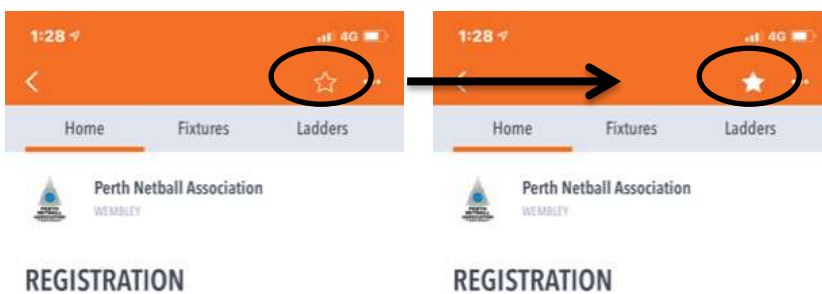

Visit the [App Store](#) or [Google Play](#) to download the free MyNetball app

1. Search for; MyNetball Application in your app store on your device
2. Download the app

3. Once the App has downloaded click on the menu icon at the top left hand side of the screen

4. Please login to your MyNetball Account. Please contact Club Coordinators for assistance with any login details

Perth Netball Association MyNetball How To Use App

- Once you have completed your login the screen will display like :
- Use the 'Magnifying glass' icon in the top right hand side of the screen to search for Perth Netball Association and your affiliated Netball club

- This will bring up all available Registration forms 
We suggest all participants of Perth Netball Association Add this to their favourite

Saving Clubs & Associations as a favourite

Saving a club as a favourite will allow you to view all Fixtures, Ladders, and Registration Forms

- 'Click' the star icon at the top right hand corner of screen

- Once the star icon is solid this mean that the Club/Association has been added as a favourite. Please see above

Perth Netball Association MyNetball How To Use App